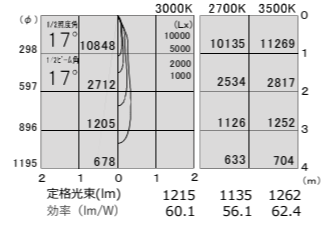

非調光 消費電力 20.2W
 電源内蔵100V専用

1/2照度角 14° Ra97
 ■ 2700K TLS03-34911H(W/B)
 ■ 3000K TLS03-34912H(W/B)
 ■ 3500K TLS03-34913H(W/B)

1/2照度角 14° Ra97
 ■ 2700K TLS03-33911H(W/B)
 ■ 3000K TLS03-33912H(W/B)
 ■ 3500K TLS03-33913H(W/B)

1/2照度角 17° Ra97
 ■ 2700K TLS03-34921H(W/B)
 ■ 3000K TLS03-34922H(W/B)
 ■ 3500K TLS03-34923H(W/B)

1/2照度角 17° Ra97
 ■ 2700K TLS03-33921H(W/B)
 ■ 3000K TLS03-33922H(W/B)
 ■ 3500K TLS03-33923H(W/B)

1/2照度角 22° Ra97
 ■ 2700K TLS03-34931H(W/B)
 ■ 3000K TLS03-34932H(W/B)
 ■ 3500K TLS03-34933H(W/B)