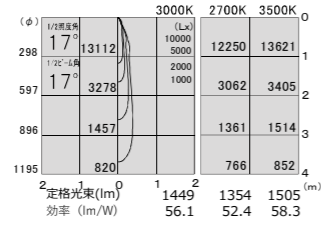

非調光 消費電力 20.2W
 電源内蔵100V専用

1/2照度角 14° Ra97
 ■ 2700K TLS03-34911H(W/B)
 ■ 3000K TLS03-34912H(W/B)
 ■ 3500K TLS03-34913H(W/B)

1/2照度角 14° Ra97
 ■ 2700K TLS03-33911H(W/B)
 ■ 3000K TLS03-33912H(W/B)
 ■ 3500K TLS03-33913H(W/B)

1/2照度角 17° Ra97
 ■ 2700K TLS03-34921H(W/B)
 ■ 3000K TLS03-34922H(W/B)
 ■ 3500K TLS03-34923H(W/B)

1/2照度角 17° Ra97
 ■ 2700K TLS03-33921H(W/B)
 ■ 3000K TLS03-33922H(W/B)
 ■ 3500K TLS03-33923H(W/B)

1/2照度角 22° Ra97
 ■ 2700K TLS03-34931H(W/B)
 ■ 3000K TLS03-34932H(W/B)
 ■ 3500K TLS03-34933H(W/B)