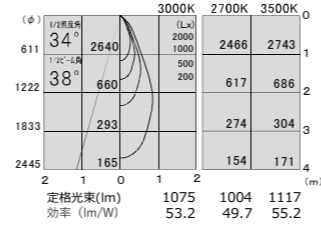

1/2照度角 34° Ra97
■ 2700K TLS03-33951H(W/B)
■ 3000K TLS03-33952H(W/B)
■ 3500K TLS03-33953H(W/B)