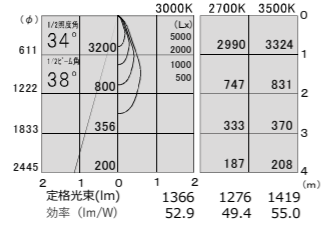

1/2照度角 34° Ra97
■ 2700K TLS03-34951H(W/B)
■ 3000K TLS03-34952H(W/B)
■ 3500K TLS03-34953H(W/B)