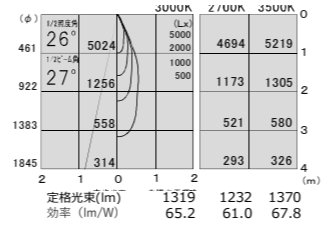

1/2照度角 17° Ra97
 ■ 2700K TLS03-34921H(W/B)
 ■ 3000K TLS03-34922H(W/B)
 ■ 3500K TLS03-34923H(W/B)

1/2照度角 17° Ra97
 ■ 2700K TLS03-33921H(W/B)
 ■ 3000K TLS03-33922H(W/B)
 ■ 3500K TLS03-33923H(W/B)

1/2照度角 22° Ra97
 ■ 2700K TLS03-34931H(W/B)
 ■ 3000K TLS03-34932H(W/B)
 ■ 3500K TLS03-34933H(W/B)

1/2照度角 22° Ra97
 ■ 2700K TLS03-33931H(W/B)
 ■ 3000K TLS03-33932H(W/B)
 ■ 3500K TLS03-33933H(W/B)

1/2照度角 26° Ra97
 ■ 2700K TLS03-34941H(W/B)
 ■ 3000K TLS03-34942H(W/B)
 ■ 3500K TLS03-34943H(W/B)

1/2照度角 26° Ra97
 ■ 2700K TLS03-33941H(W/B)
 ■ 3000K TLS03-33942H(W/B)
 ■ 3500K TLS03-33943H(W/B)