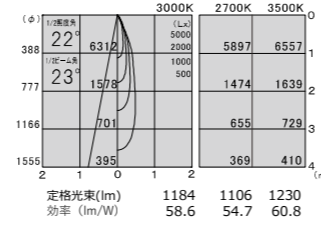

1/2照度角 17° Ra97
 ■ 2700K TLS03-34921H(W/B)
 ■ 3000K TLS03-34922H(W/B)
 ■ 3500K TLS03-34923H(W/B)

1/2照度角 17° Ra97
 ■ 2700K TLS03-33921H(W/B)
 ■ 3000K TLS03-33922H(W/B)
 ■ 3500K TLS03-33923H(W/B)

1/2照度角 22° Ra97
 ■ 2700K TLS03-34931H(W/B)
 ■ 3000K TLS03-34932H(W/B)
 ■ 3500K TLS03-34933H(W/B)

1/2照度角 22° Ra97
 ■ 2700K TLS03-33931H(W/B)
 ■ 3000K TLS03-33932H(W/B)
 ■ 3500K TLS03-33933H(W/B)

1/2照度角 26° Ra97
 ■ 2700K TLS03-34941H(W/B)
 ■ 3000K TLS03-34942H(W/B)
 ■ 3500K TLS03-34943H(W/B)

1/2照度角 26° Ra97
 ■ 2700K TLS03-33941H(W/B)
 ■ 3000K TLS03-33942H(W/B)
 ■ 3500K TLS03-33943H(W/B)