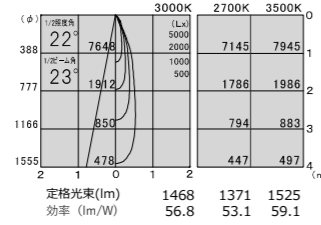

非調光 消費電力 20.2W
 電源内蔵100V専用

1/2照度角 14° Ra97
 ■ 2700K TLS03-34911H(W/B)
 ■ 3000K TLS03-34912H(W/B)
 ■ 3500K TLS03-34913H(W/B)

1/2照度角 14° Ra97
 ■ 2700K TLS03-33911H(W/B)
 ■ 3000K TLS03-33912H(W/B)
 ■ 3500K TLS03-33913H(W/B)

1/2照度角 17° Ra97
 ■ 2700K TLS03-34921H(W/B)
 ■ 3000K TLS03-34922H(W/B)
 ■ 3500K TLS03-34923H(W/B)

1/2照度角 17° Ra97
 ■ 2700K TLS03-33921H(W/B)
 ■ 3000K TLS03-33922H(W/B)
 ■ 3500K TLS03-33923H(W/B)

1/2照度角 22° Ra97
 ■ 2700K TLS03-34931H(W/B)
 ■ 3000K TLS03-34932H(W/B)
 ■ 3500K TLS03-34933H(W/B)