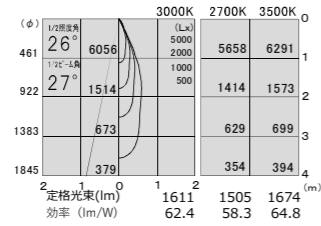

1/2照度角 17° Ra97
 ■ 2700K TLS03-34921H(W/B)
 ■ 3000K TLS03-34922H(W/B)
 ■ 3500K TLS03-34923H(W/B)

1/2照度角 17° Ra97
 ■ 2700K TLS03-33921H(W/B)
 ■ 3000K TLS03-33922H(W/B)
 ■ 3500K TLS03-33923H(W/B)

1/2照度角 22° Ra97
 ■ 2700K TLS03-34931H(W/B)
 ■ 3000K TLS03-34932H(W/B)
 ■ 3500K TLS03-34933H(W/B)

1/2照度角 22° Ra97
 ■ 2700K TLS03-33931H(W/B)
 ■ 3000K TLS03-33932H(W/B)
 ■ 3500K TLS03-33933H(W/B)

1/2照度角 26° Ra97
 ■ 2700K TLS03-34941H(W/B)
 ■ 3000K TLS03-34942H(W/B)
 ■ 3500K TLS03-34943H(W/B)

1/2照度角 26° Ra97
 ■ 2700K TLS03-33941H(W/B)
 ■ 3000K TLS03-33942H(W/B)
 ■ 3500K TLS03-33943H(W/B)